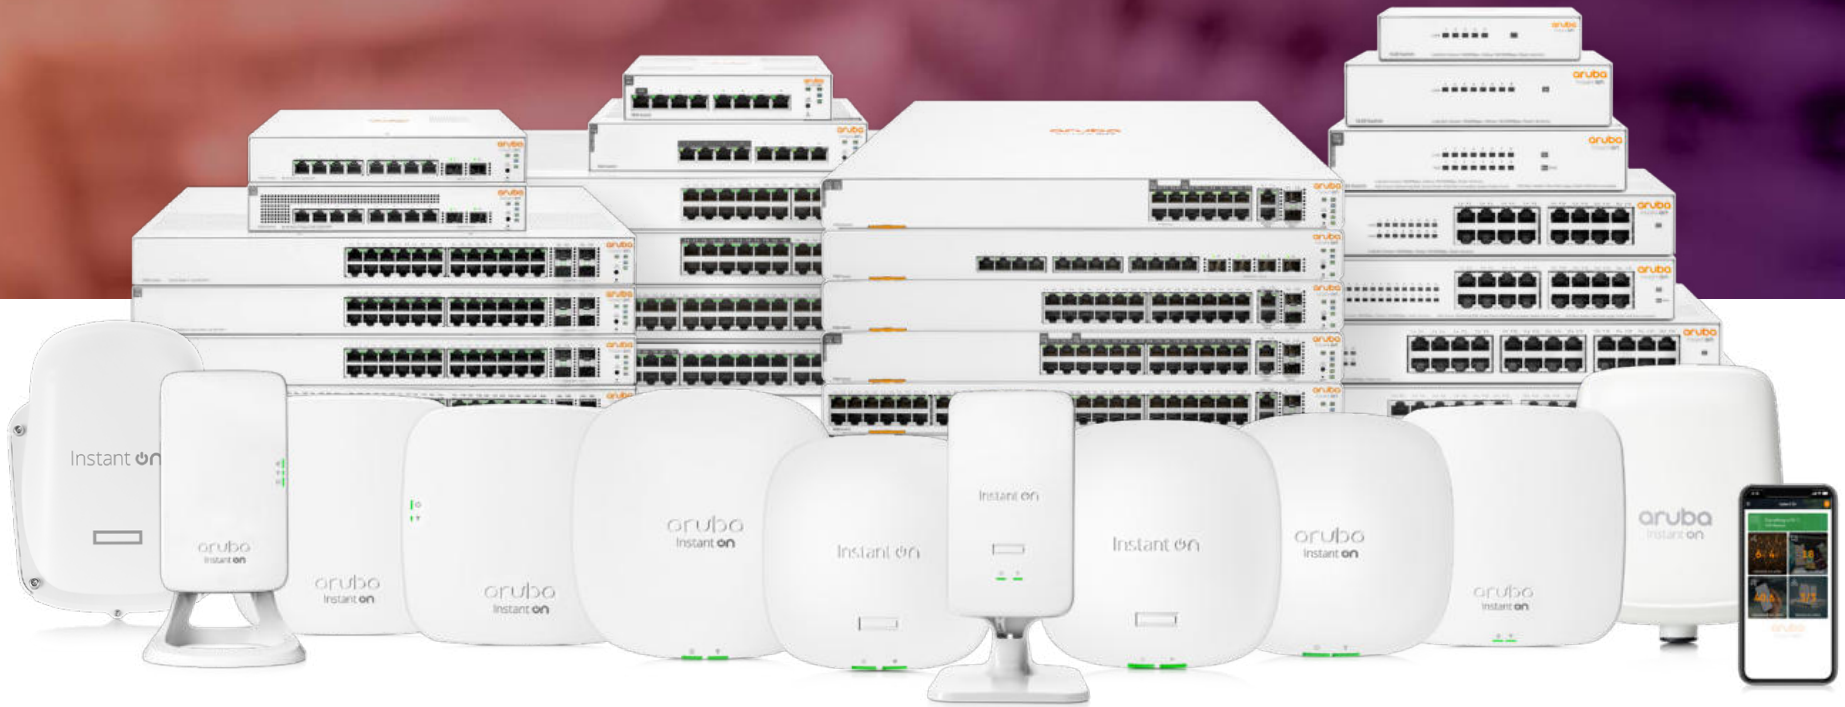

Aruba Instant On. For small business.

Wired and wireless solutions for a competitive edge.

Small businesses come in all shapes and sizes. And whether it's a boutique hotel, a retail store, or a tech start-up, the right networking solution makes all the difference.

customer experience. Pair them with the Aruba Instant On 1830 8-port or the 1930 8-port switches to power wired devices like POS systems, security cameras, and printers.

Using interactive digital signage to connect with customers? The Aruba Instant On 1960 24-port switches ensure high-speed connectivity for media servers that connect IPTV and digital signs.